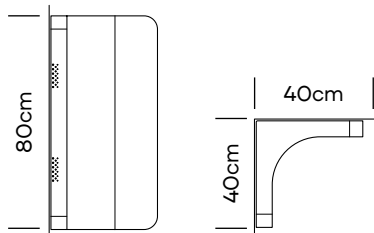

Device
Controlled By
Mobile App.

Versus / Small

Versus / Large

Design:

Zoran Jedrejic

Code:

Versus / Small: EVRS

Versus / Large: EVRL

Dimensions:

Versus / Small: 40x80x40cm

Versus / Large: 40x160x40cm

Weight:

Versus / Small: 35.5kg

Versus / Large: 62.3kg

Finishing:

Inox Polished

Gross Weight:

Versus / Small: Ca. 74.5kg

Versus / Large: Ca. 19.3kg

Volume:

Versus / Small: 0.23m³

Versus / Large: 0.43m³

Box Size:

Versus / Small: 50x90x50cm

Versus / Large: 50x170x50cm

Device
Controlled By
Mobile App.

Possible Material choice

Inox Polished

Glossy Burned Steel

Corroded Steel

The purpose of this promotional material is to provide the necessary information. We kindly ask you to take into consideration that the printed and on-screen images may differ from the actual color varieties, textures and structures of the material. We invite you to contact our authorized sales dealers in your country for any queries regarding material finishings, characteristics and appearance.