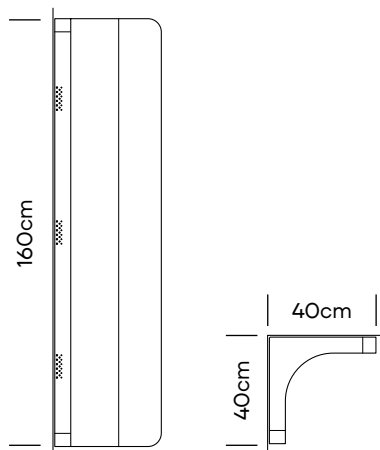

Device
Controlled By
Mobile App.

Versus / Small

Versus / Large

Design:

Zoran Jedrejic

Code:

Versus / Small: EVRS

Versus / Large: EVRL

Dimensions:

Versus / Small: 40x80x40cm

Versus / Large: 40x160x40cm

Weight:

Versus / Small: 35.5kg

Versus / Large: 62.3kg

Finishing:

Inox Polished

Gross Weight:

Versus / Small: Ca. 74.5kg

Versus / Large: Ca. 19.3kg

Volume:

Versus / Small: 0.23m³

Versus / Large: 0.43m³

Box Size:

Versus / Small: 50x90x50cm

Versus / Large: 50x170x50cm

Device
Controlled By
Mobile App.

Possible Material choice

Inox Polished

Glossy Burned Steel

Corroded Steel

The purpose of this promotional material is to provide the necessary information. We kindly ask you to take into consideration that the printed and on-screen images may differ from the actual color varieties, textures and structures of the material. We invite you to contact our authorized sales dealers in your country for any queries regarding material finishings, characteristics and appearance.