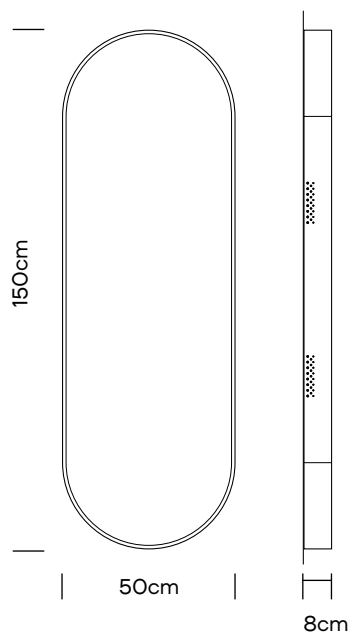

Device
Controlled By
Mobile App.

Design:
Zoran Jedrejic

Code:
Oris: EORS

Dimensions:
Oris: 50x150cm

Weight:
Oris: 56.3kg

Ring Finishing:
Inox Polished
Gun Steel

Inner Disc Finishing:
Gold Super Mirror Inox
Black Super Mirror Inox
Copper Super Mirror Inox
Water Ripple Mirror Inox
Black Burned Steel
Glossy Burned Steel
Corroded Copper
Silver Mirror

Installed Power:
Oris: 600Watt

Packaging Info:
Wooden box
Max. per Box: 1 Piece

Gross Weight:
Oris: Ca. 101kg

Volume:
Oris: 0.15m³

Box Size:
Oris: 60x160x15cm

Device
Controlled By
Mobile App.

Possible Material choice