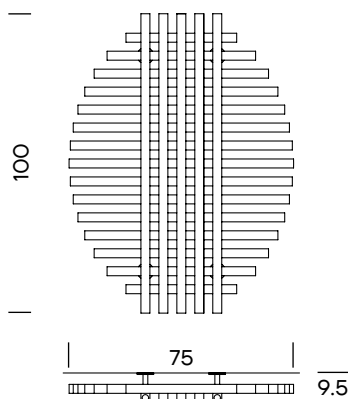

Design:

Marta Naumovska Grnarova

Code:

Ellipse / Small: ELPS

Ellipse / Medium: ELPM

Ellipse / Large: ELPL

Dimensions:

Ellipse / Small: 75x100x9.5cm

Ellipse / Medium: 90x124x9.5cm

Ellipse / Large: 105x136x9.5cm

Weight:

Ellipse / Small: 26.0kg

Ellipse / Medium: 36.3kg

Ellipse / Large: 51.0kg

Finishing:

Inox Brushed

Thermal Output:

Ellipse / Small: 465Watt

Ellipse / Medium: 589Watt

Ellipse / Large: 756Watt

Packaging Info:

Wooden box

Max. per Box: 1 Piece

Gross Weight:

Ellipse / Small: Ca. 56.0kg

Ellipse / Medium: Ca. 76.3kg

Ellipse / Large: Ca. 98.0kg

Volume:

Ellipse / Small: 0.17m³

Ellipse / Medium: 0.27m³

Ellipse / Large: 0.34m³

Box Size:

Ellipse / Small: 85x110x20cm

Ellipse / Medium: 100x135x20cm

Ellipse / Large: 115x145x20cm