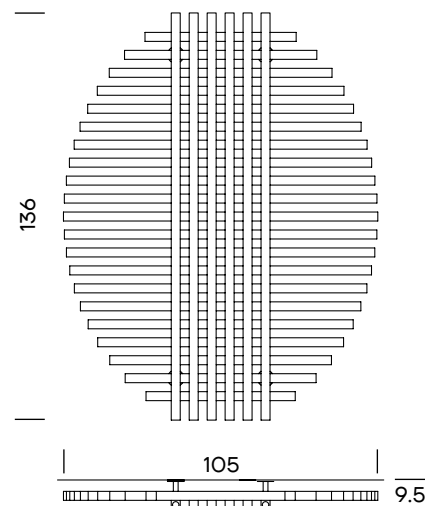

Ellipse / Large

Design:

Marta Naumovska Grnarova

Code:

Ellipse / Small: ELPS

Ellipse / Medium: ELPM

Ellipse / Large: ELPL

Dimensions:

Ellipse / Small: 75x100x9.5cm

Ellipse / Medium: 90x124x9.5cm

Ellipse / Large: 105x136x9.5cm

Weight:

Ellipse / Small: 26.0kg

Ellipse / Medium: 36.3kg

Ellipse / Large: 51.0kg

Finishing:

Inox Brushed

Thermal Output:

Ellipse / Small: 465Watt

Ellipse / Medium: 589Watt

Ellipse / Large: 756Watt

Packaging Info:

Wooden box

Max. per Box: 1 Piece

Gross Weight:

Ellipse / Small: Ca. 56.0kg

Ellipse / Medium: Ca. 76.3kg

Ellipse / Large: Ca. 98.0kg

Volume:

Ellipse / Small: 0.17m³

Ellipse / Medium: 0.27m³

Ellipse / Large: 0.34m³

Box Size:

Ellipse / Small: 85x110x20cm

Ellipse / Medium: 100x135x20cm

Ellipse / Large: 115x145x20cm