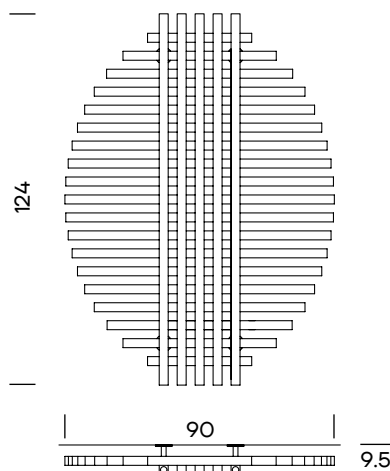

Design:

Marta Naumovska Grnarova

Code:

Ellipse / Small: ELPS

Ellipse / Medium: ELPM

Ellipse / Large: ELPL

Dimensions:

Ellipse / Small: 75x100x9.5cm

Ellipse / Medium: 90x124x9.5cm

Ellipse / Large: 105x136x9.5cm

Weight:

Ellipse / Small: 26.0kg

Ellipse / Medium: 36.3kg

Ellipse / Large: 51.0kg

Finishing:

Inox Brushed

Thermal Output:

Ellipse / Small: 465Watt

Ellipse / Medium: 589Watt

Ellipse / Large: 756Watt

Packaging Info:

Wooden box

Max. per Box: 1 Piece

Gross Weight:

Ellipse / Small: Ca. 56.0kg

Ellipse / Medium: Ca. 76.3kg

Ellipse / Large: Ca. 98.0kg

Volume:

Ellipse / Small: 0.17m³

Ellipse / Medium: 0.27m³

Ellipse / Large: 0.34m³

Box Size:

Ellipse / Small: 85x110x20cm

Ellipse / Medium: 100x135x20cm

Ellipse / Large: 115x145x20cm