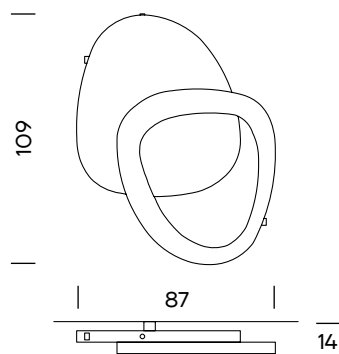

Drop O1

Drop O2

Drop O3

**Design:**  
Jana Acevska

**Code:**  
WDP1

**Dimensions:** 87x109x14cm  
**Weight:** 34kg

**Body Finishing:**  
Inox Polished

**Ring Finishing:**  
Corroded Steel

**Dimensions:** 96x140x14cm  
**Weight:** 44kg

**Finishing:**  
Copper Polished  
Gun Steel

**Installed Power:** 600Watt

**Packaging Info:**  
Wooden box  
Max. per Box: 1 Piece

**Gross Weight:** Ca. 92kg  
**Volume:** 0.39m<sup>3</sup>  
**Box Size:** 107x150x24 cm

**Gross Weight:** Ca. 147kg  
**Volume:** 0.56m<sup>3</sup>  
**Box Size:** 117x200x24cm

Drop O4

Drop O5

Drop O6

**Design:**  
Jana Acevska

**Code:**  
WDP4

**Dimensions:** 77x172x14cm  
**Weight:** 56kg

**Body Finishing:**  
Inox Polished

**Gross Weight:** Ca. 102kg  
**Volume:** 0.35m<sup>3</sup>  
**Box Size:** 117x125x24cm

**Design:**  
Jana Acevska

**Code:**  
WDP6

**Dimensions:** 107x187x14cm  
**Weight:** 63kg

**Body Finishing:**  
Inox Polished