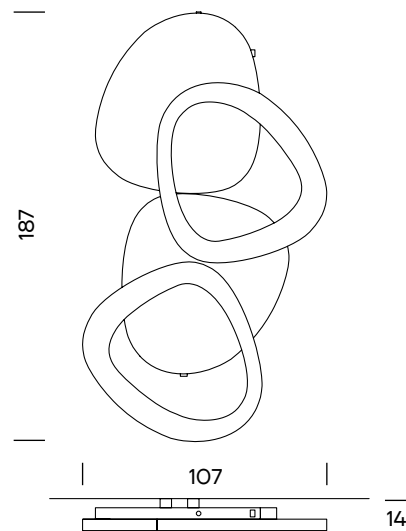

Drop O1

Drop O2

Drop O3

**Design:**  
Jana Acevska

**Code:**  
WDP1

**Dimensions:** 87x109x14cm  
**Weight:** 34kg

**Body Finishing:**  
Inox Polished

**Ring Finishing:**  
Corroded Steel

**Installed Power:** 300Watt

**Packaging Info:**  
Wooden box  
Max. per Box: 1 Piece

**Gross Weight:** Ca. 70kg  
**Volume:** 0.28m<sup>3</sup>  
**Box Size:** 97x120x24cm

**Design:**  
Jana Acevska

**Code:**  
WDP2

**Gross Weight:** Ca. 147kg  
**Volume:** 0.56m<sup>3</sup>  
**Box Size:** 117x200x24cm

Drop O4

Drop O5

Drop O6

**Design:**  
Jana Acevska

**Code:**  
WDP4

**Dimensions:** 77x172x14cm  
**Weight:** 56kg

**Body Finishing:**  
Inox Polished

**Gross Weight:** Ca. 102kg  
**Volume:** 0.35m<sup>3</sup>  
**Box Size:** 117x125x24cm

**Design:**  
Jana Acevska

**Code:**  
WDP6

**Dimensions:** 107x187x14cm  
**Weight:** 63kg

**Body Finishing:**  
Inox Polished