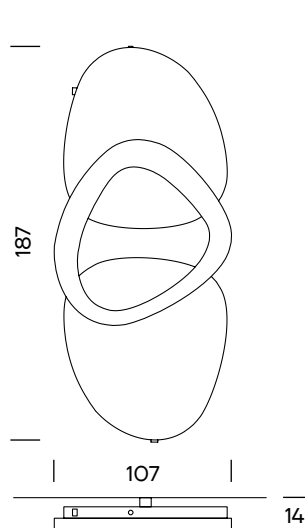

**Dimensions:** 96x140x14cm  
**Weight:** 44kg

**Finishing:**  
Copper Polished  
Gun Steel

**Installed Power:** 600Watt

**Packaging Info:**  
Wooden box  
Max. per Box: 1 Piece

**Gross Weight:** Ca. 92kg  
**Volume:** 0.39m<sup>3</sup>  
**Box Size:** 107x150x24 cm

**Design:**  
Jana Acevska

**Code:**  
WDP3

**Dimensions:** 107x187x14cm  
**Weight:** 67kg

**Body Finishing:**  
Copper Polished

**Ring Finishing:**  
Gun Steel

**Installed Power:** 600Watt

**Packaging Info:**  
Wooden box  
Max. per Box: 1 Piece

**Gross Weight:** Ca. 147kg  
**Volume:** 0.56m<sup>3</sup>  
**Box Size:** 117x200x24cm

Drop O4

Drop O5

Drop O6

**Design:**  
Jana Acevska

**Code:**  
WDP4

**Dimensions:** 77x172x14cm  
**Weight:** 56kg

**Body Finishing:**  
Inox Polished

**Gross Weight:** Ca. 102kg  
**Volume:** 0.35m<sup>3</sup>  
**Box Size:** 117x125x24cm

**Design:**  
Jana Acevska

**Code:**  
WDP6

**Dimensions:** 107x187x14cm  
**Weight:** 63kg

**Body Finishing:**  
Inox Polished