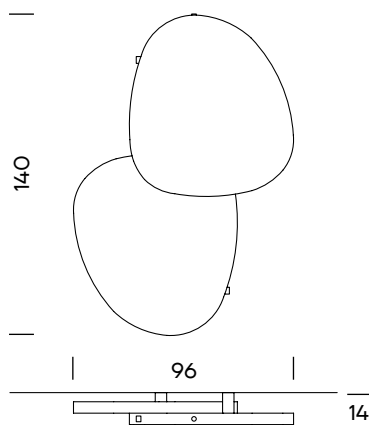

Drop O1

Drop O2

Drop O3

**Design:**  
Jana Acevska

**Code:**  
WDP1

**Dimensions:** 87x109x14cm  
**Weight:** 34kg

**Body Finishing:**  
Inox Polished

**Ring Finishing:**  
Corroded Steel

**Gross Weight:** Ca. 147kg  
**Volume:** 0.56m<sup>3</sup>  
**Box Size:** 117x200x24cm

Drop O4

Drop O5

Drop O6

**Design:**  
Jana Acevska

**Code:**  
WDP4

**Dimensions:** 77x172x14cm  
**Weight:** 56kg

**Body Finishing:**  
Inox Polished

**Design:**  
Jana Acevska

**Code:**  
WDP5

**Dimensions:** 107x115x14cm  
**Weight:** 44kg

**Finishing:**  
Copper Polished  
Inox Polished

**Installed Power:** 600Watt

**Packaging Info:**  
Wooden box  
Max. per Box: 1 Piece

**Gross Weight:** Ca. 102kg  
**Volume:** 0.35m<sup>3</sup>  
**Box Size:** 117x125x24cm

**Design:**  
Jana Acevska

**Code:**  
WDP6

**Dimensions:** 107x187x14cm  
**Weight:** 63kg

**Body Finishing:**  
Inox Polished