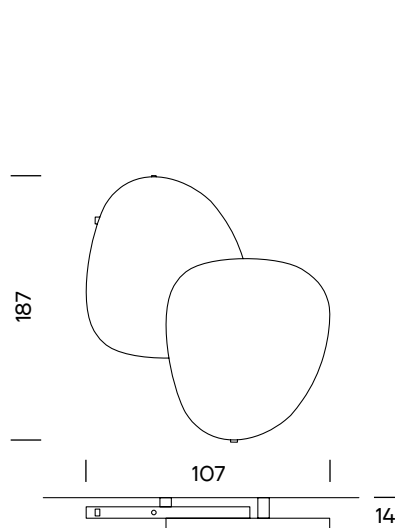

**Dimensions:** 96x140x14cm  
**Weight:** 44kg

**Finishing:**  
Copper Polished  
Gun Steel

**Installed Power:** 600Watt

**Packaging Info:**  
Wooden box  
Max. per Box: 1 Piece

**Gross Weight:** Ca. 92kg  
**Volume:** 0.39m<sup>3</sup>  
**Box Size:** 107x150x24 cm

**Design:**  
Jana Acevska

**Code:**  
WDP3

**Dimensions:** 107x187x14cm  
**Weight:** 67kg

**Body Finishing:**  
Copper Polished

**Ring Finishing:**  
Gun Steel

**Installed Power:** 600Watt

**Packaging Info:**  
Wooden box  
Max. per Box: 1 Piece

**Gross Weight:** Ca. 147kg  
**Volume:** 0.56m<sup>3</sup>  
**Box Size:** 117x200x24cm

Drop O4

Drop O5

Drop O6

**Design:**  
Jana Acevska

**Code:**  
WDP4

**Dimensions:** 77x172x14cm  
**Weight:** 56kg

**Body Finishing:**  
Inox Polished

**Gross Weight:** Ca. 102kg  
**Volume:** 0.35m<sup>3</sup>  
**Box Size:** 117x125x24cm

**Design:**  
Jana Acevska

**Code:**  
WDP6

**Dimensions:** 107x187x14cm  
**Weight:** 63kg

**Body Finishing:**  
Inox Polished