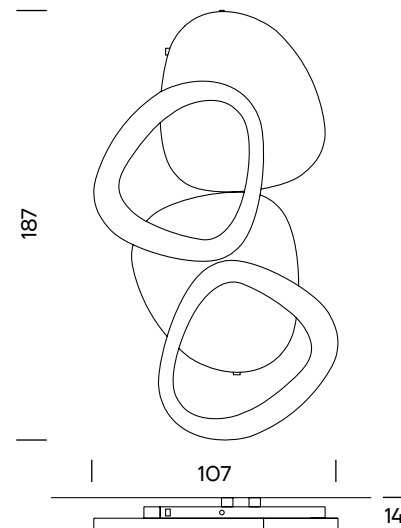

**Design:**  
Jana Acevska

**Code:**  
WDP3

**Dimensions:** 107x187x14cm  
**Weight:** 67kg

**Body Finishing:**  
Copper Polished

**Ring Finishing:**  
Gun Steel

**Installed Power:** 600Watt

**Packaging Info:**  
Wooden box  
Max. per Box: 1 Piece

**Gross Weight:** Ca. 147kg  
**Volume:** 0.56m<sup>3</sup>  
**Box Size:** 117x200x24cm

Drop O4

Drop O5

Drop O6

**Design:**  
Jana Acevska

**Code:**  
WDP4

**Dimensions:** 77x172x14cm  
**Weight:** 56kg

**Body Finishing:**  
Inox Polished

**Design:**  
Jana Acevska

**Code:**  
WDP5

**Dimensions:** 107x115x14cm  
**Weight:** 44kg

**Finishing:**  
Copper Polished  
Inox Polished

**Installed Power:** 600Watt

**Packaging Info:**  
Wooden box  
Max. per Box: 1 Piece

**Gross Weight:** Ca. 102kg  
**Volume:** 0.35m<sup>3</sup>  
**Box Size:** 117x125x24cm

**Design:**  
Jana Acevska

**Code:**  
WDP6

**Dimensions:** 107x187x14cm  
**Weight:** 63kg

**Body Finishing:**  
Inox Polished