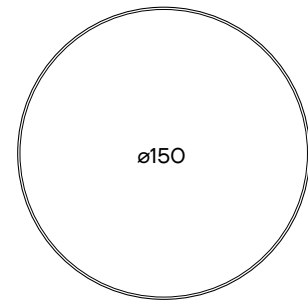

Lap / Large

8cm

Design:

Zoran Jedrejic

Code:

Lap / Small: ELPS

Lap / Medium: ELPM

Lap / Large: ELPL

Dimensions:

Lap / Small: ø90x8cm

Lap / Medium: ø120x8cm

Lap / Large: ø150x8cm

Weight:

Lap / Small: 45.3kg

Lap / Medium: 80.5kg

Lap / Large: 126kg

Ring Finishing:

Inox Polished

Gun Steel

Inner Disc Finishing:

Gold Super Mirror Inox

Black Super Mirror Inox

Copper Super Mirror Inox

Water Ripple Mirror Inox

Black Burned Steel

Glossy Burned Steel

Corroded Copper

Silver Mirror

Installed Power

Lap / Small: 600Watt

Lap / Medium: 900Watt

Lap / Large: 1200Watt

Packaging Info:

Wooden box

Max. per Box: 1 Piece

Gross Weight:

Lap / Small: Ca. 87.3kg

Lap / Medium: Ca. 139.5kg

Lap / Large: Ca. 205kg

Volume:

Lap / Small: 0.15m³

Lap / Medium: 0.25m³

Lap / Large: 0.38m³

Box Size:

Lap / Small: 100x100x15cm

Lap / Medium: 130x130x15cm

Lap / Large: 160x160x15cm

Device
Controlled By
Mobile App.